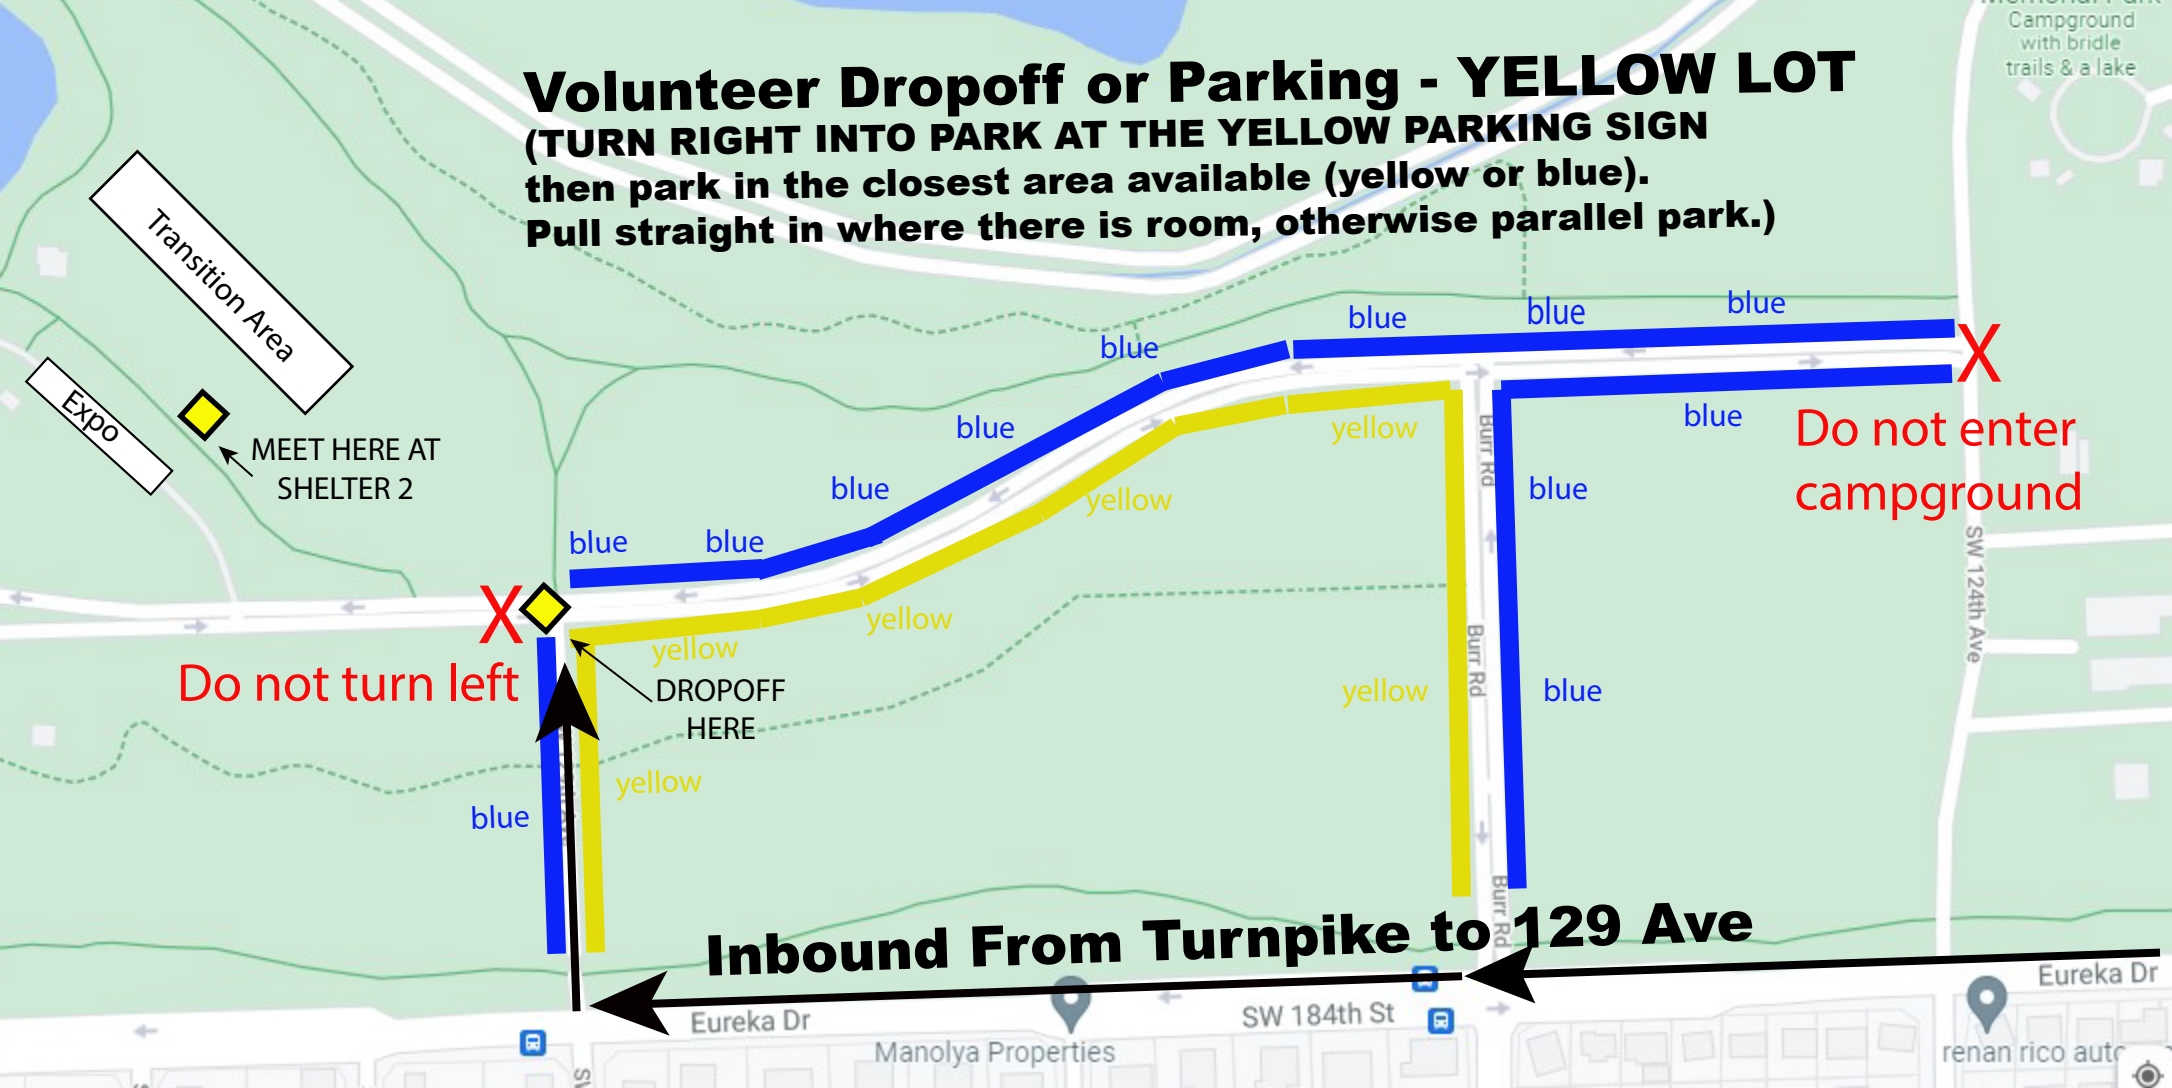

# Volunteer Dropoff or Parking - YELLOW LOT

(TURN RIGHT INTO PARK AT THE YELLOW PARKING SIGN then park in the closest area available (yellow or blue). Pull straight in where there is room, otherwise parallel park.)

Transition Area  
Expo  
MEET HERE AT SHELTER 2

Do not turn left

X  
DROPOFF HERE

Inbound From Turnpike to 129 Ave

Do not enter campground

Campground with bridle trails & a lake

Eureka Dr

SW 184th St

Eureka Dr

Manolya Properties

renan rico auto